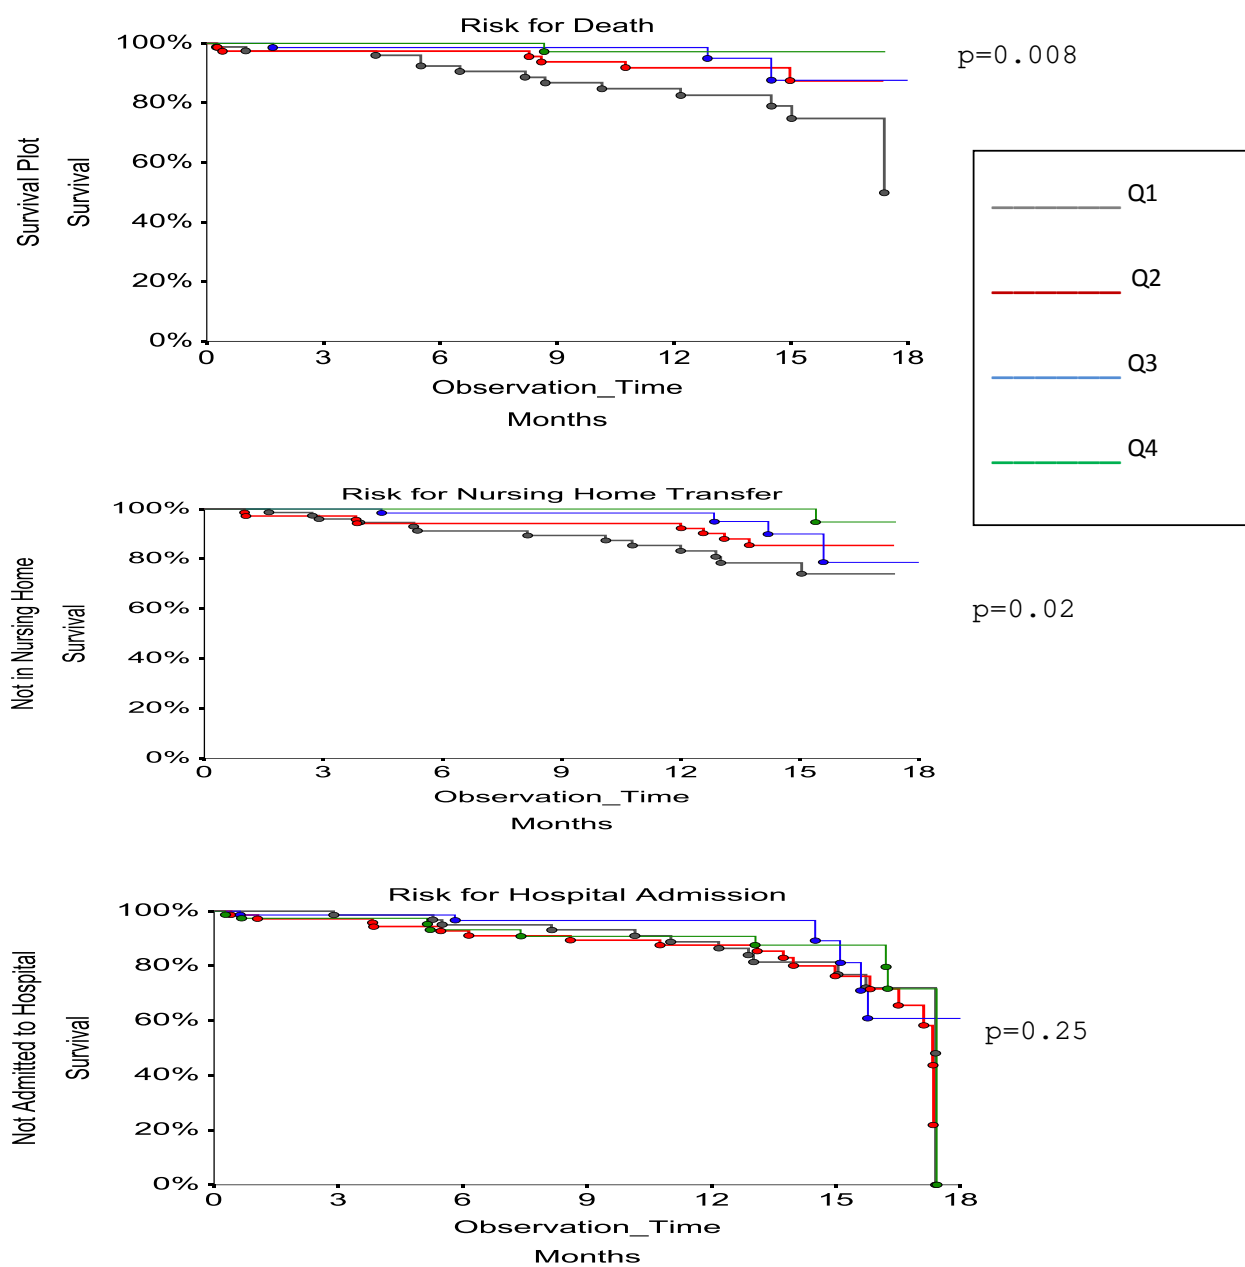

**Supplemental Figure 5. Kaplan Meier Curves for Grip Strength Quartiles**

No. at risk

Q1	80	72	51	46	40	18	9
Q2	77	69	56	51	48	21	9
Q3	77	68	49	42	37	12	4
Q4	78	67	42	36	34	21	3