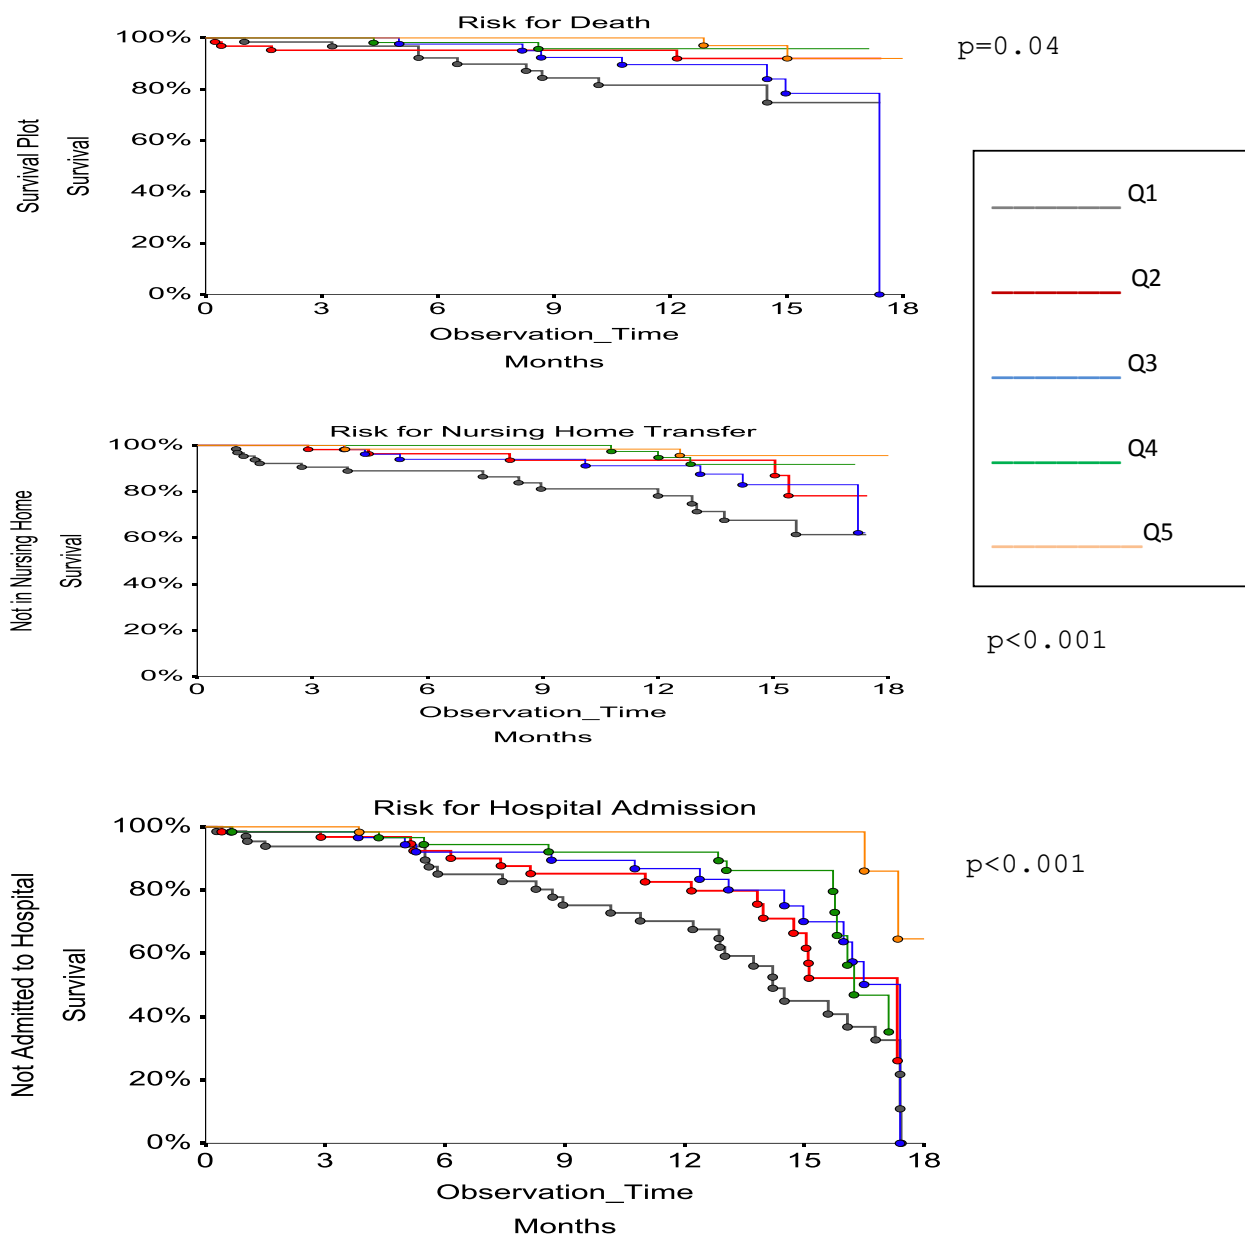

Supplemental Figure 4. Kaplan Meier Curves for Gait Speed Quintiles

No. at risk	0	3	6	9	12	15	18
Q1	67	56	39	31	27	11	1
Q2	65	57	40	35	29	13	1
Q3	64	58	38	35	31	14	1
Q4	65	57	44	39	36	18	1
Q5	60	57	47	42	40	19	1