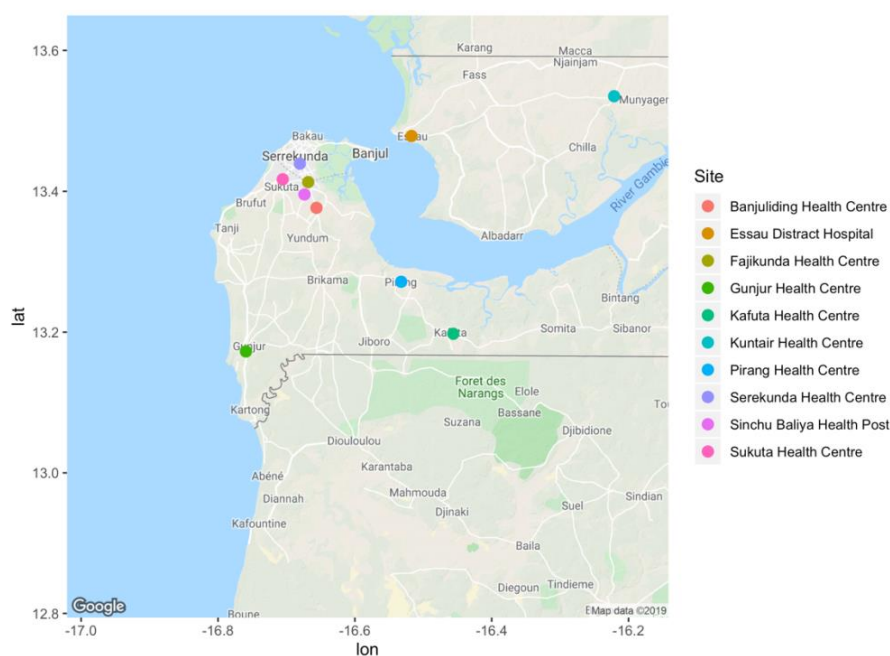

Supplementary Material 2

Table sup 2 Antenatal Clinic Names, Type, Area and Language

Antenatal Clinic	Clinic Type	Area Type	Language
Banjuliding Health Centre	Minor Health Clinic	Urban	Mandinka
Essau Distract Hospital	District hospital	Urban	Wolof
Fajikunda Health Centre	Major Health Clinic	Urban	Wolof
Gunjur Health Centre	Minor Health Clinic	Rural	Mandinka
Kafuta Health Centre	Minor Health Clinic	Rural	Mandinka
Kuntair Health Centre	Minor Health Clinic	Rural	Wolof
Pirang Health Centre	Minor Health Clinic	Rural	Mandinka
Serekunda Health Centre	Major Health Clinic	Urban	Wolof
Sinchu Baliya Health Post	Community Clinic/Health Post	Urban	Wolof
Sukuta Health Centre	Minor Health Clinic	Urban	Mandinka

Fig sup 2. A map of the participating antenatal clinics described in Table sup 2.