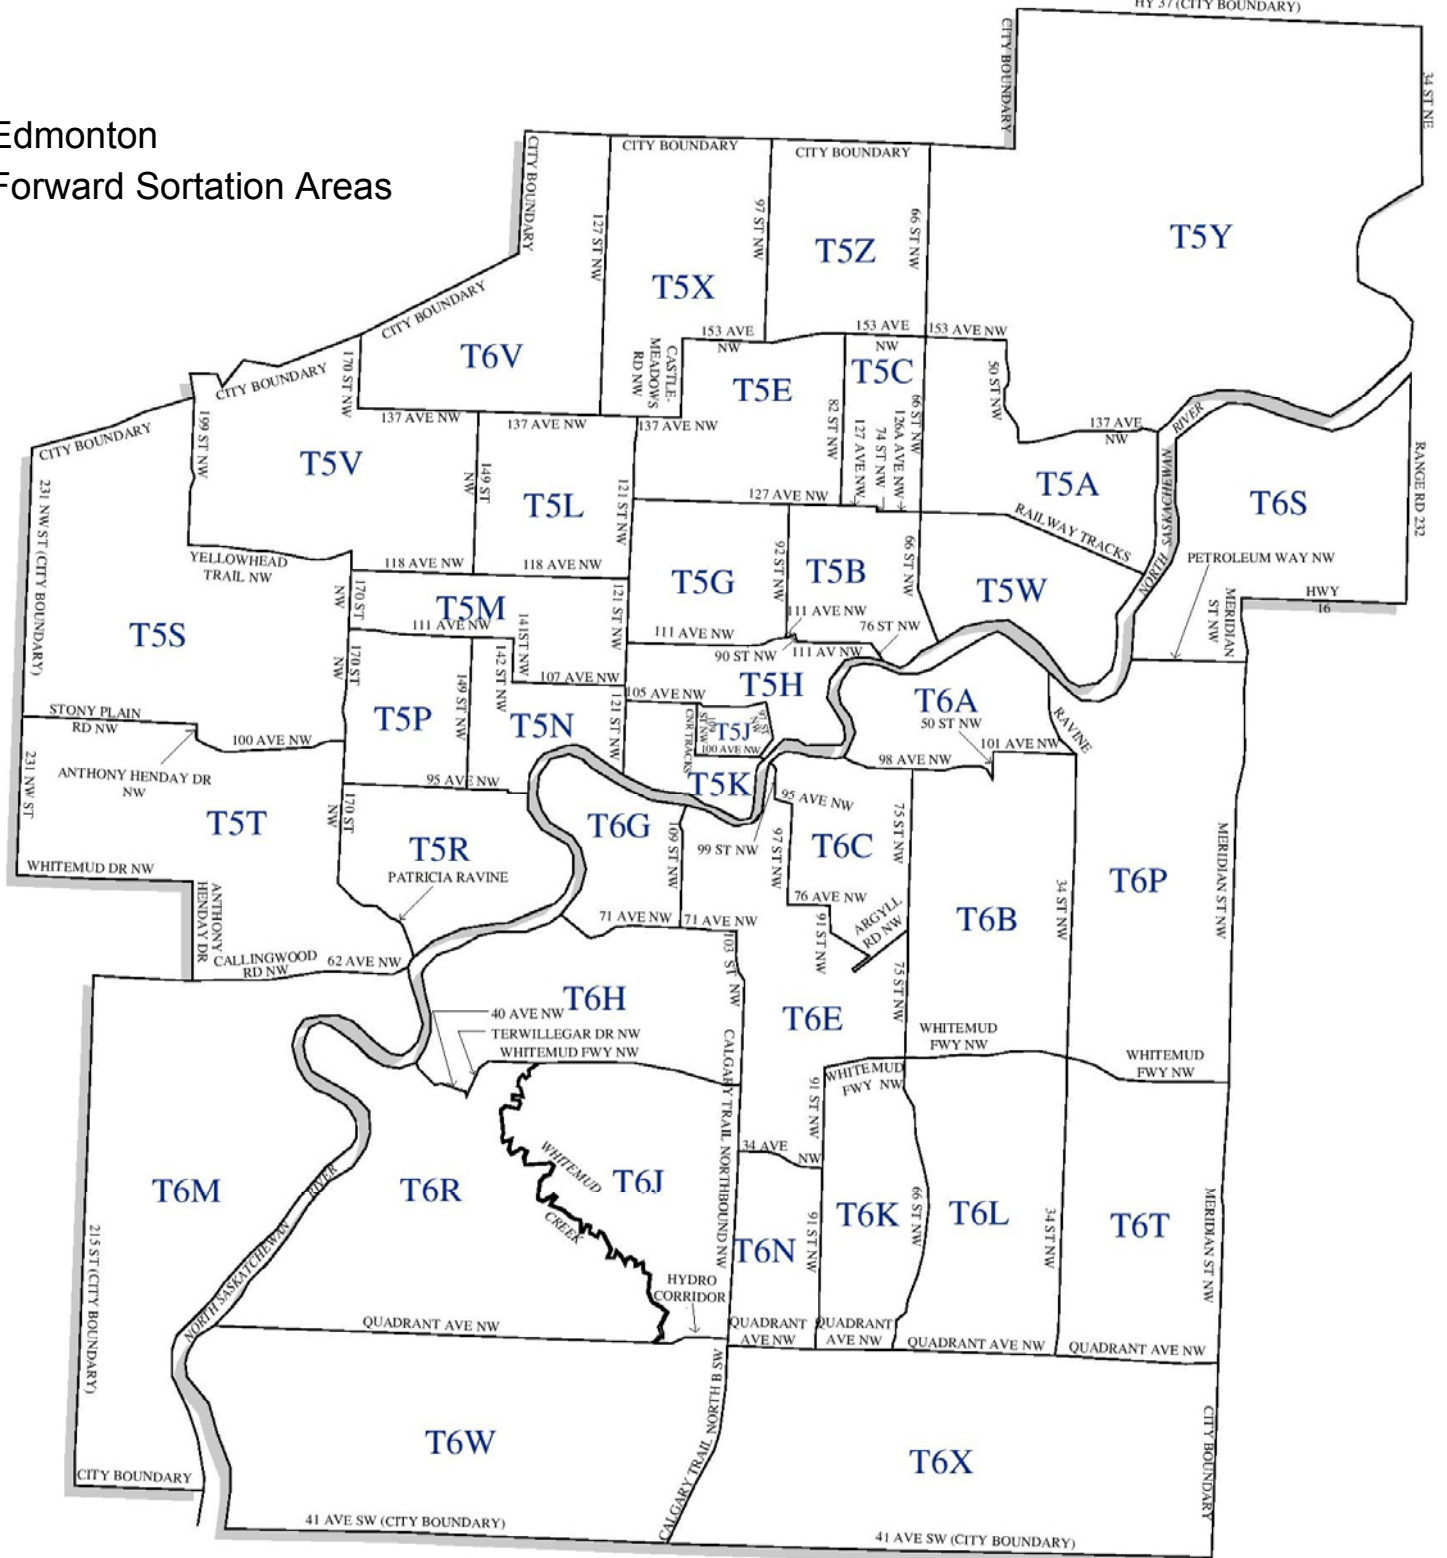

Calgary Forward Sortation Areas

SCALE / ÉCHELLE 1:200 000

Metres 5000 0 5000 10000 15000 Metres
248180

Edmonton Forward Sortation Areas

SCALE / ÉCHELLE 1:200 000