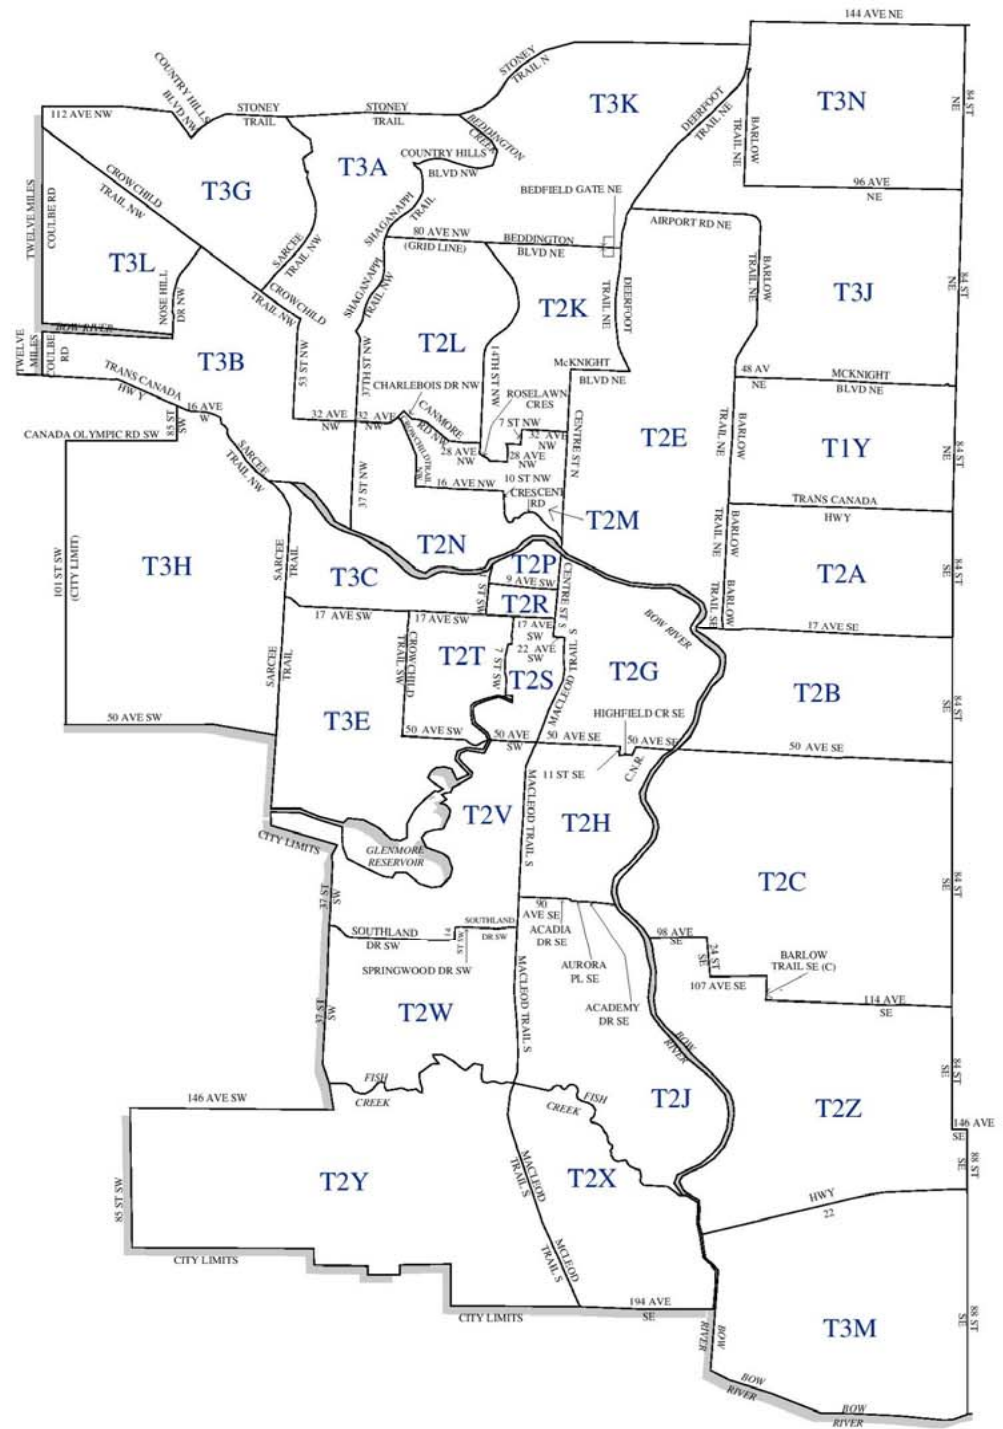

Calgary Forward Sortation Areas

SCALE / ÉCHELLE 1:200 000

Metres 5000 0 5000 10000 15000 Metres
248180

Edmonton Forward Sortation Areas

SCALE / ÉCHELLE 1:200 000